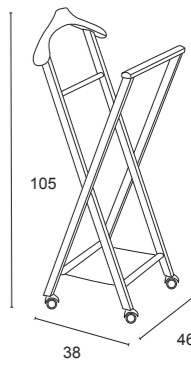

Camera da Letto - Bedroom

119 Nelson

Chiudibile dotato di 1 gruccia, asta portapantaloni e portascarpe in textilene.
Foldable, composed by 1 hanger, trouser holder and shoe shelf in textilene.

Ciliegio - Cherry wood

Bianco - White