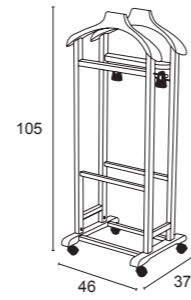

Camera da Letto - Bedroom

2003 Mixer

Dotato di 2 grucce, asta portapantaloni, ripiano portaoggetti e portagonne.
Composed by 2 hangers, trouser holder, storage shelf and clips for skirt.

Ciliegio - Cherry wood

Bianco - White