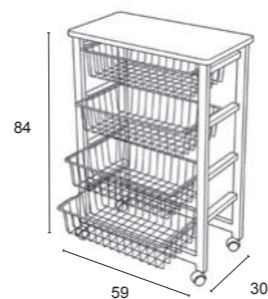

531 Mikon

Carrello cucina con top in faggio massello e 4 cestelli estraibili.
Kitchen trolley with solid beech worktop and 4 sliding baskets.

Ciliegio - Cherry wood