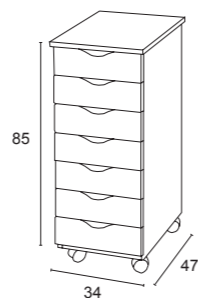

Bianco - White

Ciliegio - Cherry wood

583 Afrodite

Cassettiera 7 cassetti con testata in faggio massello.  
Chest of drawers composed by 7 drawers with fronts in solid beech.

Ciliegio - Cherry wood

Bianco - White