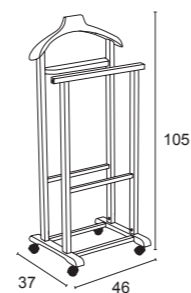

2002 Mirano

Dotato di 1 gruccia, asta portapantaloni e ripiano portaoggetti.
Composed by 1 hanger, trouser holder and storage shelf.

Ciliegio - Cherry wood

Bianco - White