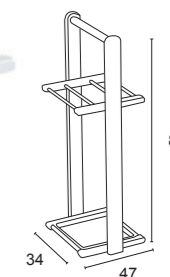

916 Orfeo

Portaombrelli, contiene fino a 6 ombrelli, vasca di raccolta alla base.
Umbrella stand, can hold up to 6 umbrellas, water catch at the base.

Ciliegio - Cherry wood

Bianco - White