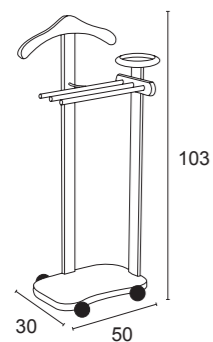

Camera da Letto - Bedroom

Struttura in faggio massello
Gruccia sagomata
Ideali per riporre i vostri indumenti
Ruote/piedini in gomma alla base

Solid beech structure
Shaped hanger
Ideal for hanging your clothes
Rubber wheels/feet at the base

18 Antimo

Dotato di 1 gruccia, 3 aste portapantaloni e ripiano portaoggetti.
Composed by 1 hanger, 3 trouser holders and storage shelf.

Ciliegio - Cherry wood

Bianco - White

Nero - Black

Camera da Letto - Bedroom

107 Maxi

Dotato di 2 grucce e 2 aste portapantaloni, piedini in gomma alla base.
Composed by 2 hangers and 2 trouser holders, rubber feet at the base.

Ciliegio - Cherry wood

Bianco - White

Nero - Black

108 Triello

Dotato di 3 grucce e 3 aste portapantaloni, ruote in gomma alla base.
Composed by 3 hangers and 3 trouser holders, rubber wheels at the base.

Ciliegio - Cherry wood

Bianco - White